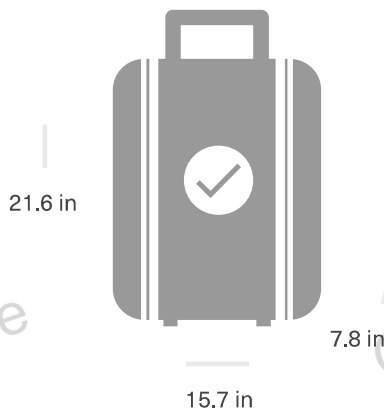

Flight details and services

Saturday, May 14, 2022

Economy Light

1:05PM ✈ **3:15PM**
FI471

London - Reykjavik
LGW - KEF

3h 10m Non-stop

Baggage allowance

If your travel arrangements include more than one airline, other baggage allowance may apply.

Baggage allowance and charges are applied for the whole trip. It is not possible to book luggage for only a part of the trip.

Baggage allowance and fees are provided for information only. Additional allowance may apply depending on the traveler's individual passenger status (e.g. Saga Club membership)

Carry-on bag (22 lbs)
1 included

[What if my flights are operated by more than one airline?](#)

Passengers

Adult

Muhammad Suhail Saifi

+919654656959

craftmytourpackage@gmail.com

Watermarkly